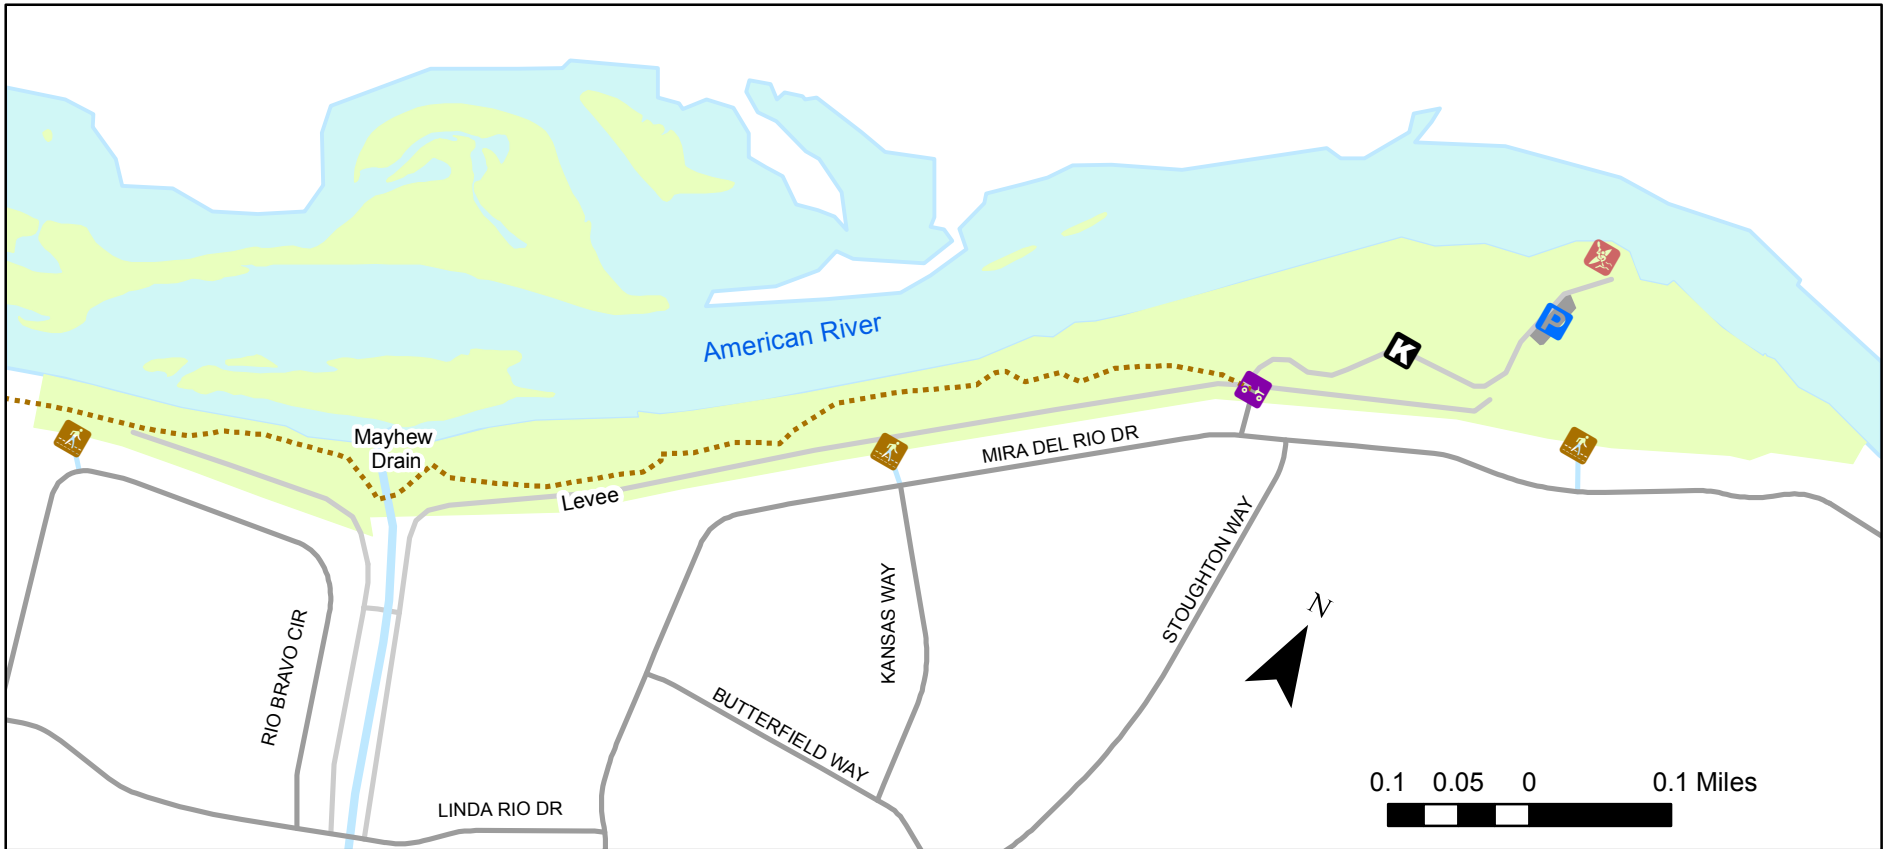

Gristmill Recreation Area

9517 Mira Del Rio Drive, Sacramento CA, 95827

- Kiosk
- Wayfinding Signage
- Parking
- Car Top Boat Launch
- Car, Bike, Pedestrian Access
- Pedestrian Access
- Equestrian/Hiking Trail
- Parkway Road
- Maintenance Road
- Sidewalk
- Levee