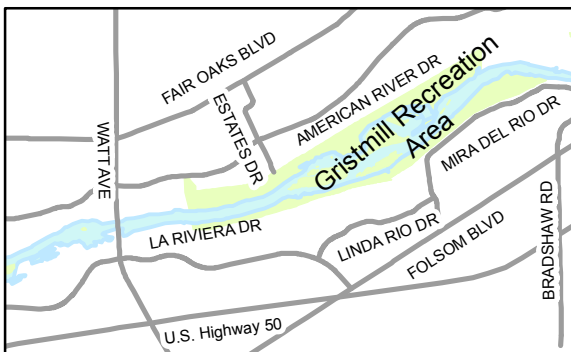

Gristmill Recreation Area

9517 Mira Del Rio Drive, Sacramento CA, 95827

- Kiosk
- Wayfinding Signage
- Parking
- Car Top Boat Launch
- Car, Bike, Pedestrian Access
- Pedestrian Access
- Equestrian/Hiking Trail
- Parkway Road
- Maintenance Road
- Sidewalk
- Levee