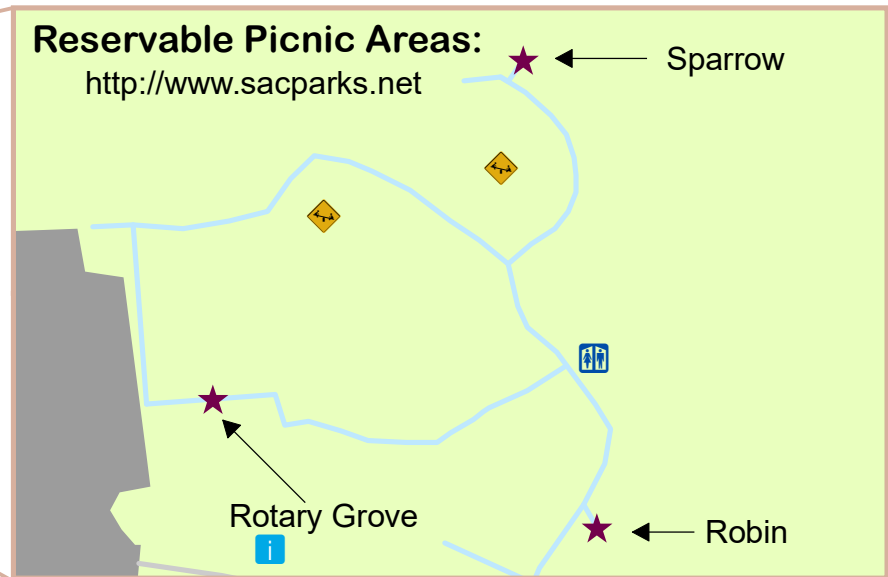

Mather Regional Rotary Park

4111 Zinfandel Drive
Mather, CA 95655

- | | | | | | | | | | |
|--|--------------------|--|------------------------|--|------------------------|--|-------------------------|--|------------------|
| | Pay Station | | Restroom | | Floating Dock | | Unimproved Hiking Trail | | Parkway Road |
| | Wayfinding Signage | | Reservable Picnic Area | | Car, Pedestrian Access | | Sidewalk | | Maintenance Road |
| | Parking | | Play Area | | | | | | |