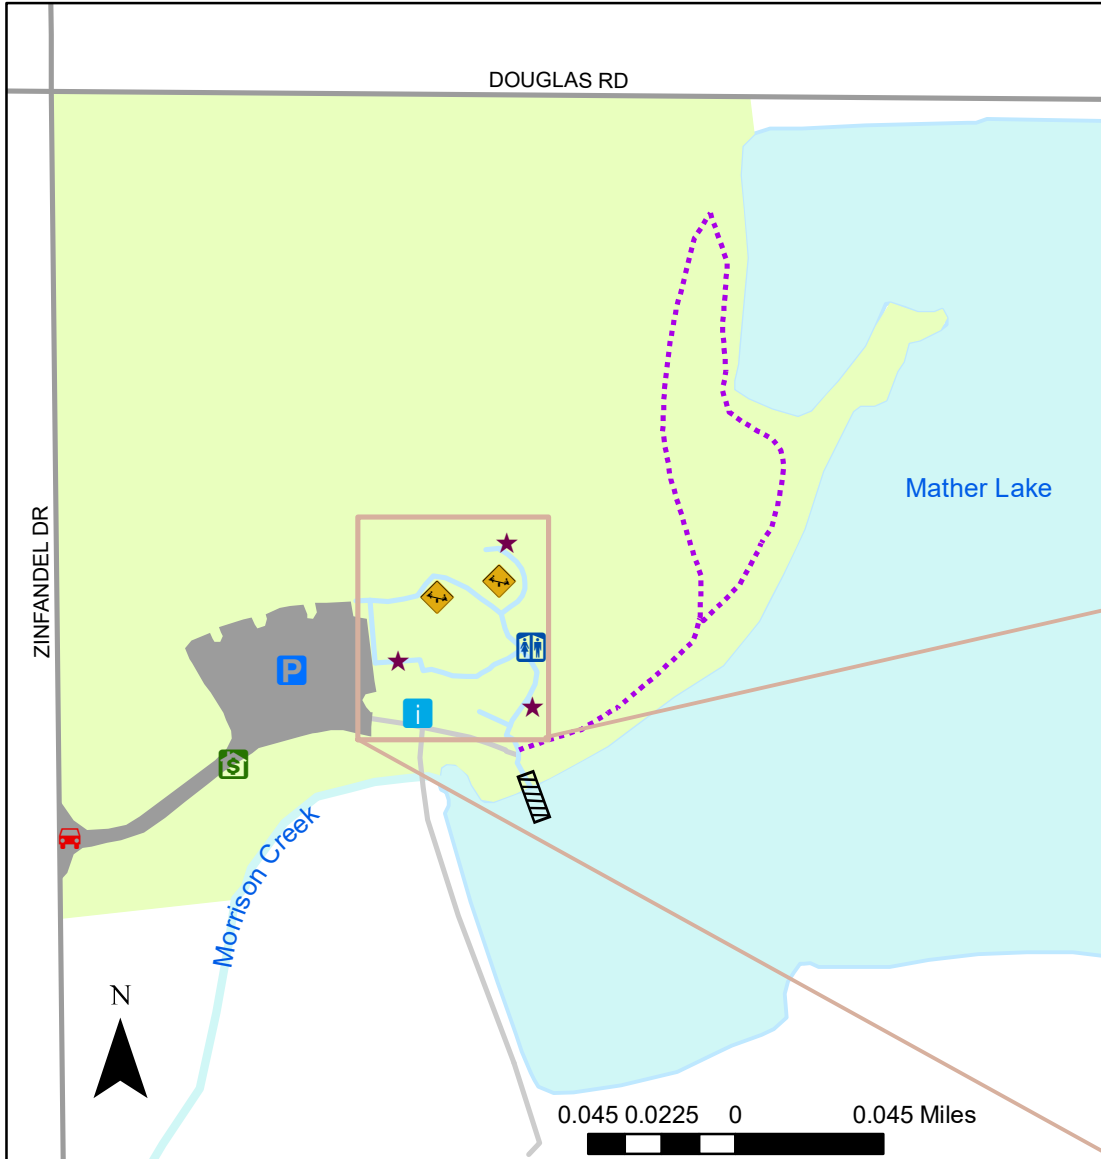

Mather Regional Rotary Park

4111 Zinfandel Drive
Mather, CA 95655

- | | | | | | | | | | |
|--|--------------------|--|------------------------|--|------------------------|--|-------------------------|--|------------------|
| | Pay Station | | Restroom | | Floating Dock | | Unimproved Hiking Trail | | Parkway Road |
| | Wayfinding Signage | | Reservable Picnic Area | | Car, Pedestrian Access | | Sidewalk | | Maintenance Road |
| | Parking | | Play Area | | | | | | |