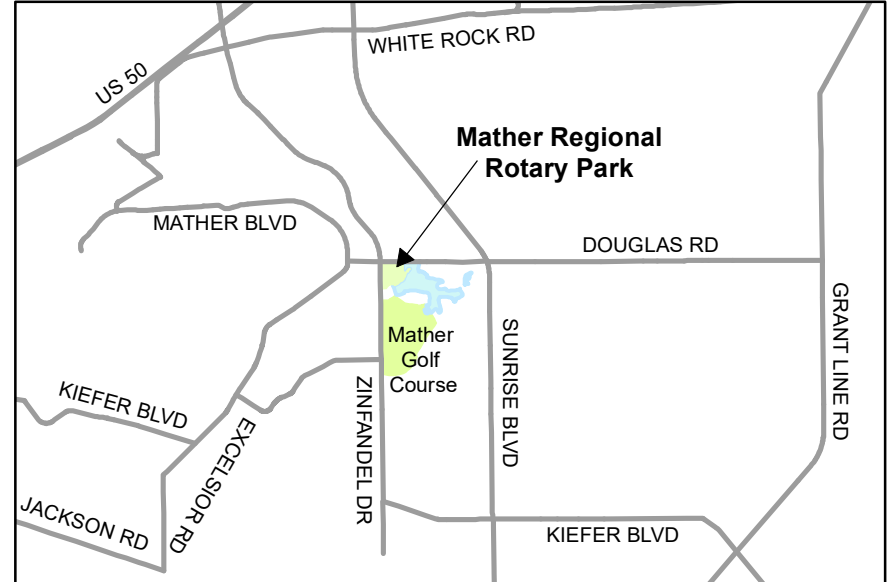

Mather Regional Rotary Park

4111 Zinfandel Drive
Mather, CA 95655

- | | | | | | | | | | |
|--|--------------------|--|------------------------|--|------------------------|--|-------------------------|--|------------------|
| | Pay Station | | Restroom | | Floating Dock | | Unimproved Hiking Trail | | Parkway Road |
| | Wayfinding Signage | | Reservable Picnic Area | | Car, Pedestrian Access | | Sidewalk | | Maintenance Road |
| | Parking | | Play Area | | | | | | |