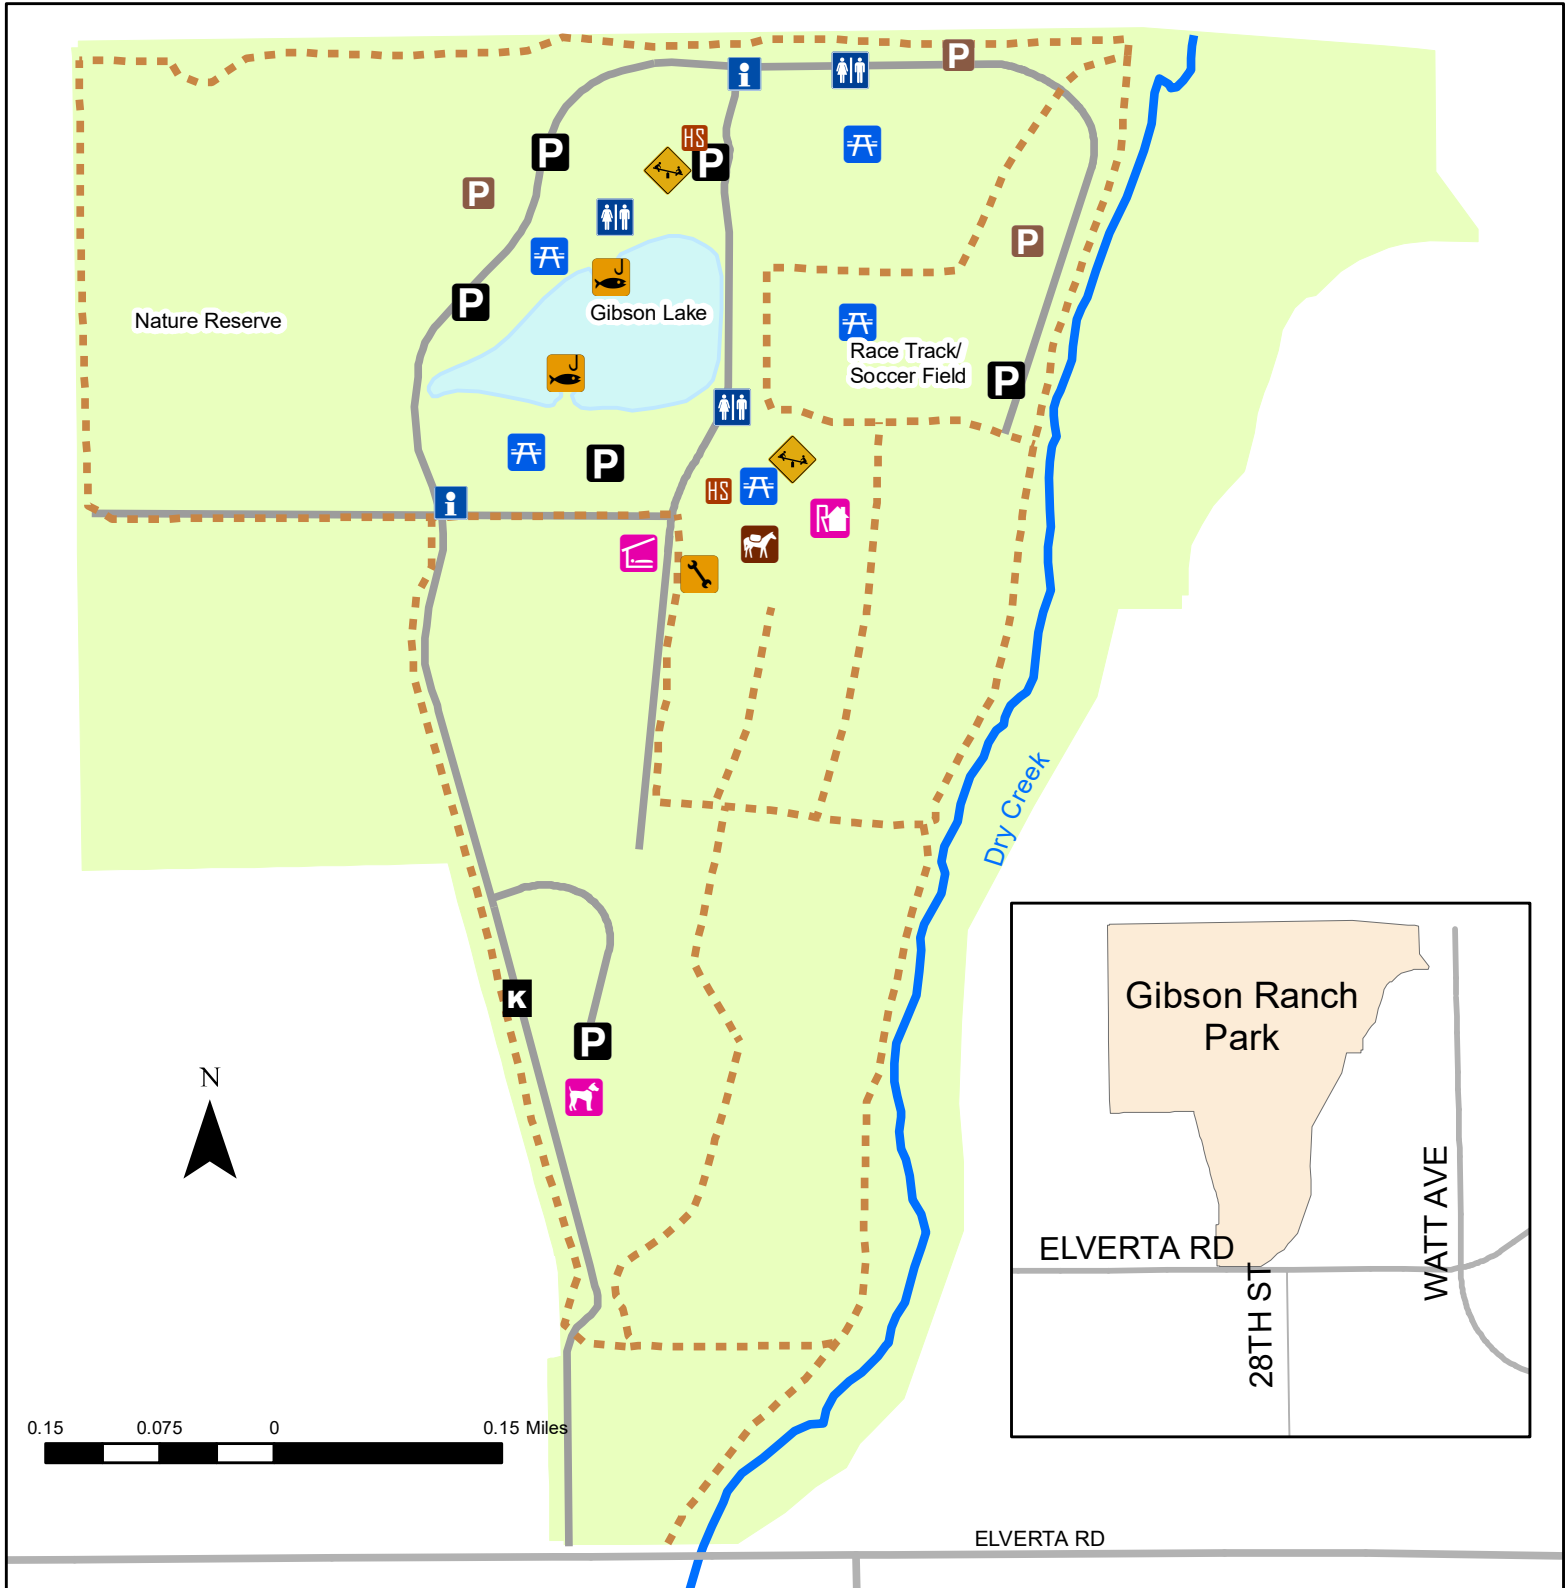

Gibson Ranch Park

8556 Gibson Ranch Rd,
Elverta, CA 95626

- | | | | |
|--------------------|----------------|--------------------|-------------------------|
| Entry Kiosk | Picnic Area | Ranch House | Maintenance Facility |
| Parking | Horseshoe Pits | Equestrian Staging | Fishing Dock |
| Unimproved Parking | Play Area | Cabins | Equestrian/Hiking Trail |
| Wayfinding Signage | Restroom | Dog Park | Park Road |
| | | | Maintenance Road |