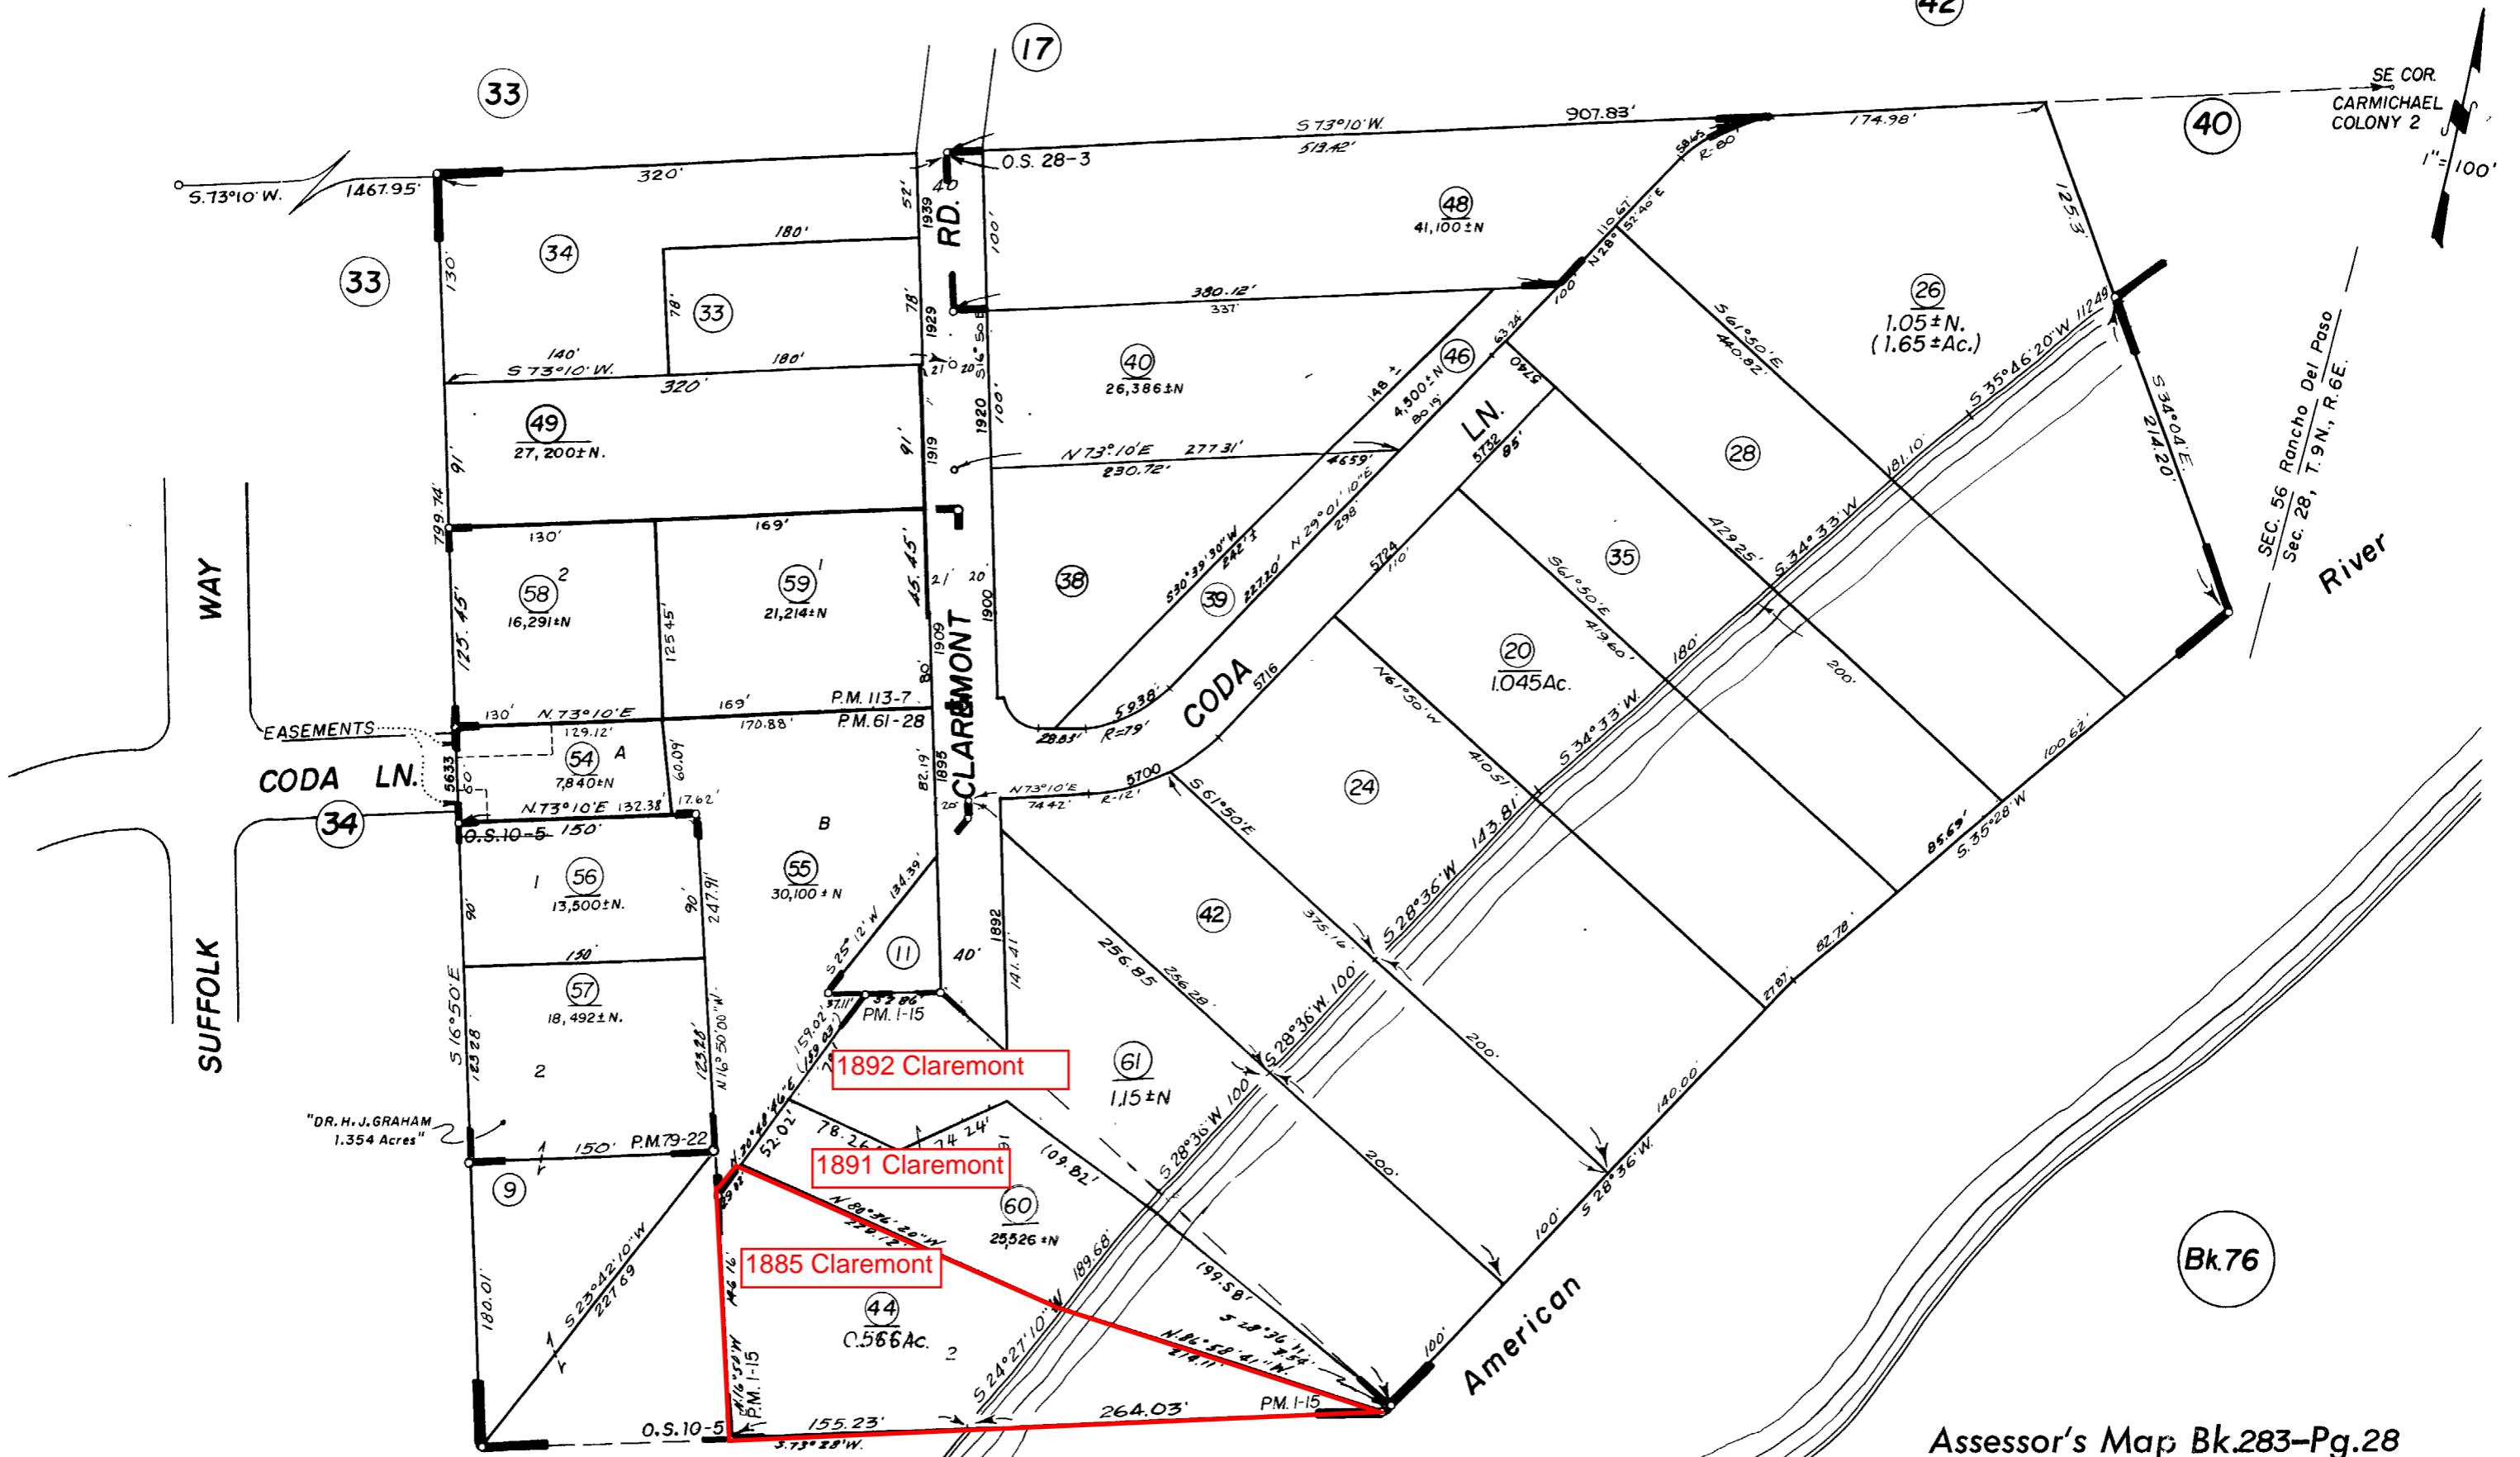

42

SEC. 56 Rancho Del Paso
Sec. 28, T. 9 N., R. 6 E.
River

Bk.76

Assessor's Map Bk.283-Pg.28
County of Sacramento, Calif.

O.S. Bk. 28, Pg. 3
Par. Map, Bk. 1, Pg. 15, (1-28-66)
Por. Sec. 56, Rancho Del Paso, O. S. Bk. 10, Pg. 5

NOTE—Assessor's Block Numbers Shown in Ellipses.
Assessor's Parcel Numbers Shown in Circles.

AUG 03 2007