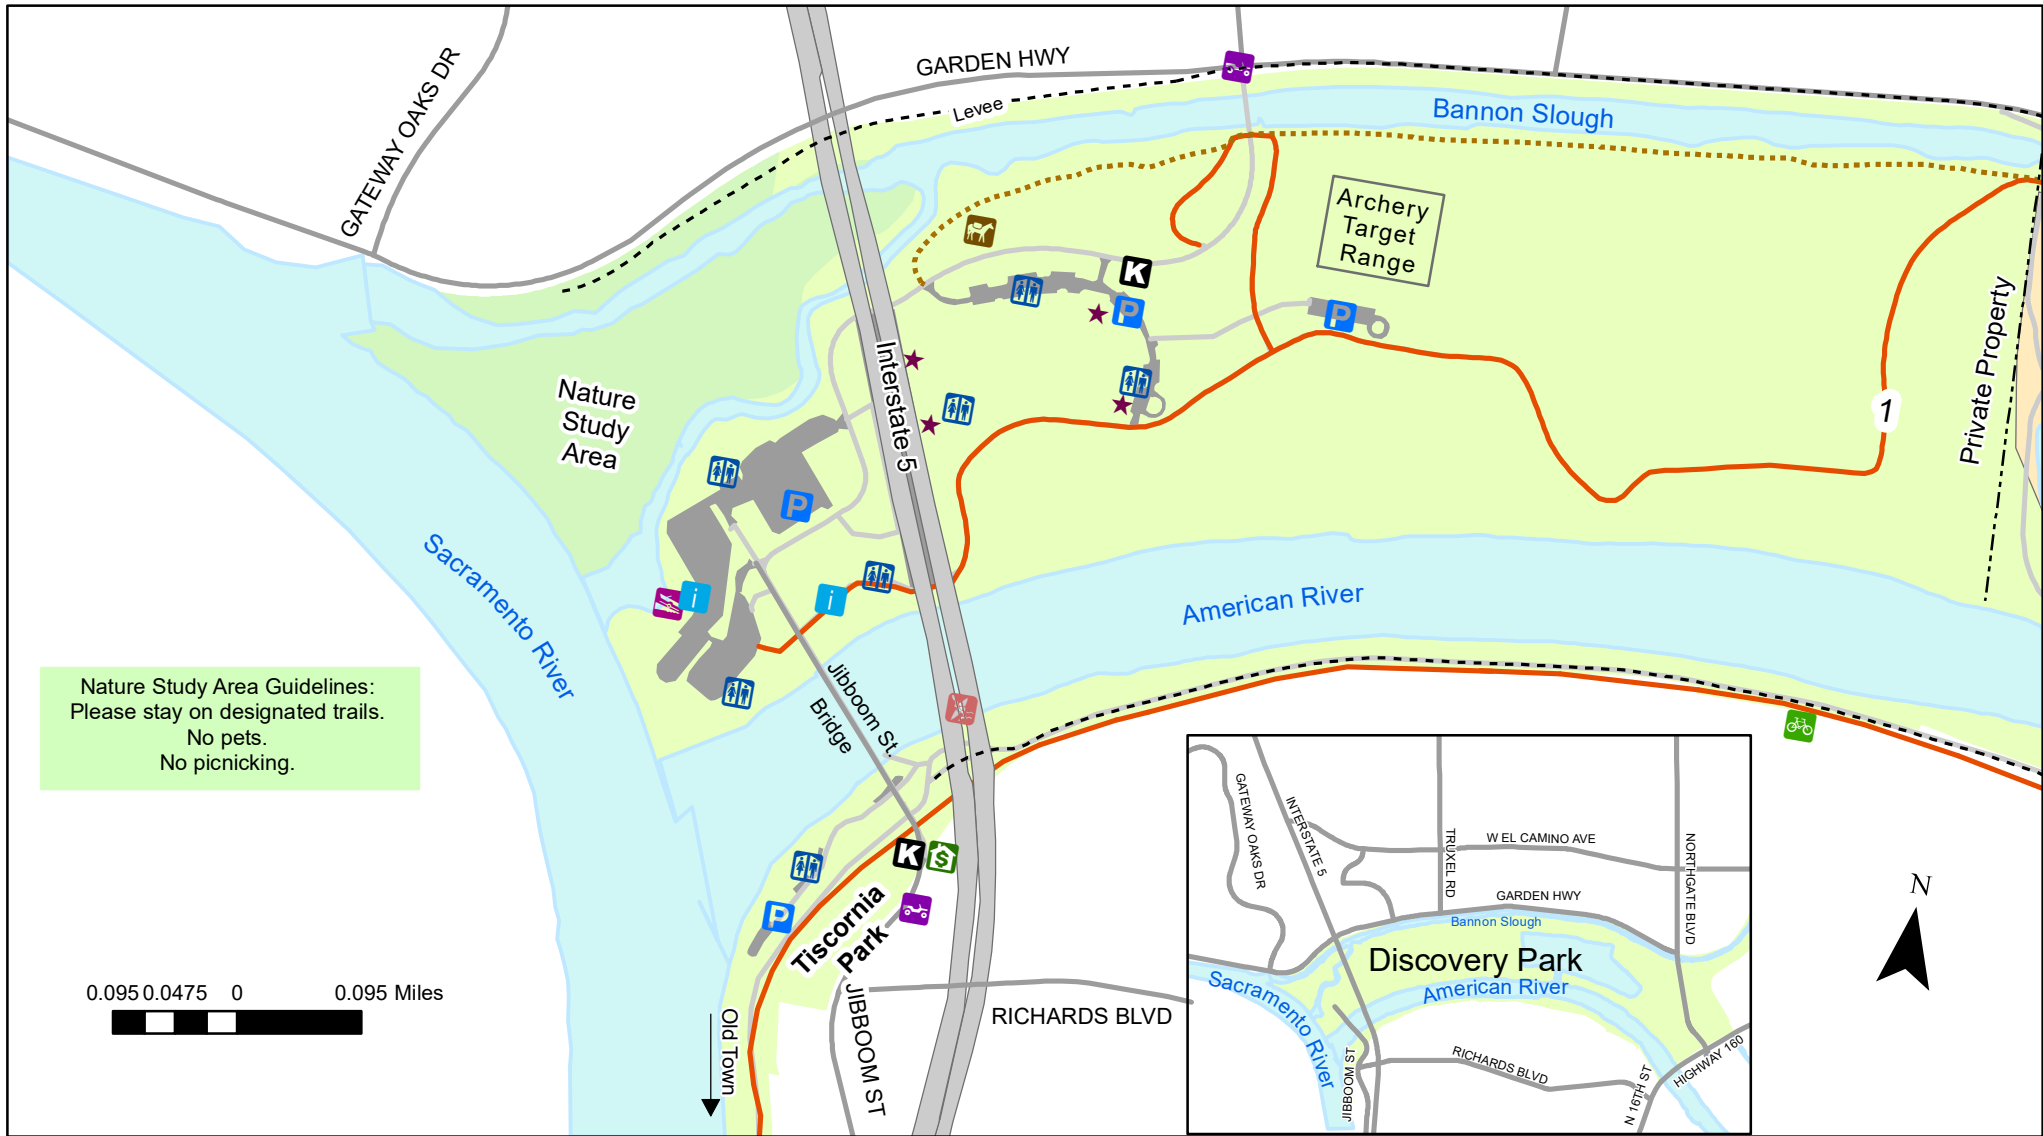

Discovery Park

1600 Garden Highway, Sacramento, CA 95833

Nature Study Area Guidelines:
Please stay on designated trails.
No pets.
No picnicking.

- | | | | |
|--------------------|-------------------------|---|------------------|
| Pay Station | Reservable Picnic Area | Car, Bicycle, Pedestrian Access | Sidewalk |
| Kiosk | Boat Ramp, Trailer Boat | Bicycle, Pedestrian Access | Parkway Road |
| Wayfinding Signage | Equestrian Staging | Bicycle/Pedestrian Trail (with mile marker) | Maintenance Road |
| Parking | Car Top Boat Launch | Equestrian/Hiking Trail | Levee |
| Restroom | | | |