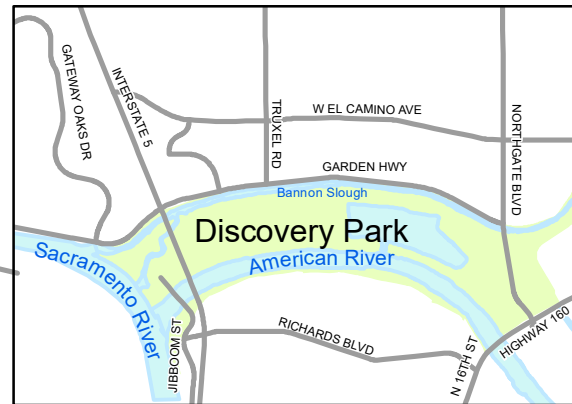

Discovery Park

1600 Garden Highway, Sacramento, CA 95833

Nature Study Area Guidelines:
Please stay on designated trails.
No pets.
No picnicking.

- | | | | |
|--------------------|-------------------------|---|------------------|
| Pay Station | Reservable Picnic Area | Car, Bicycle, Pedestrian Access | Sidewalk |
| Kiosk | Boat Ramp, Trailer Boat | Bicycle, Pedestrian Access | Parkway Road |
| Wayfinding Signage | Equestrian Staging | Bicycle/Pedestrian Trail (with mile marker) | Maintenance Road |
| Parking | Car Top Boat Launch | Equestrian/Hiking Trail | Levee |
| Restroom | | | |