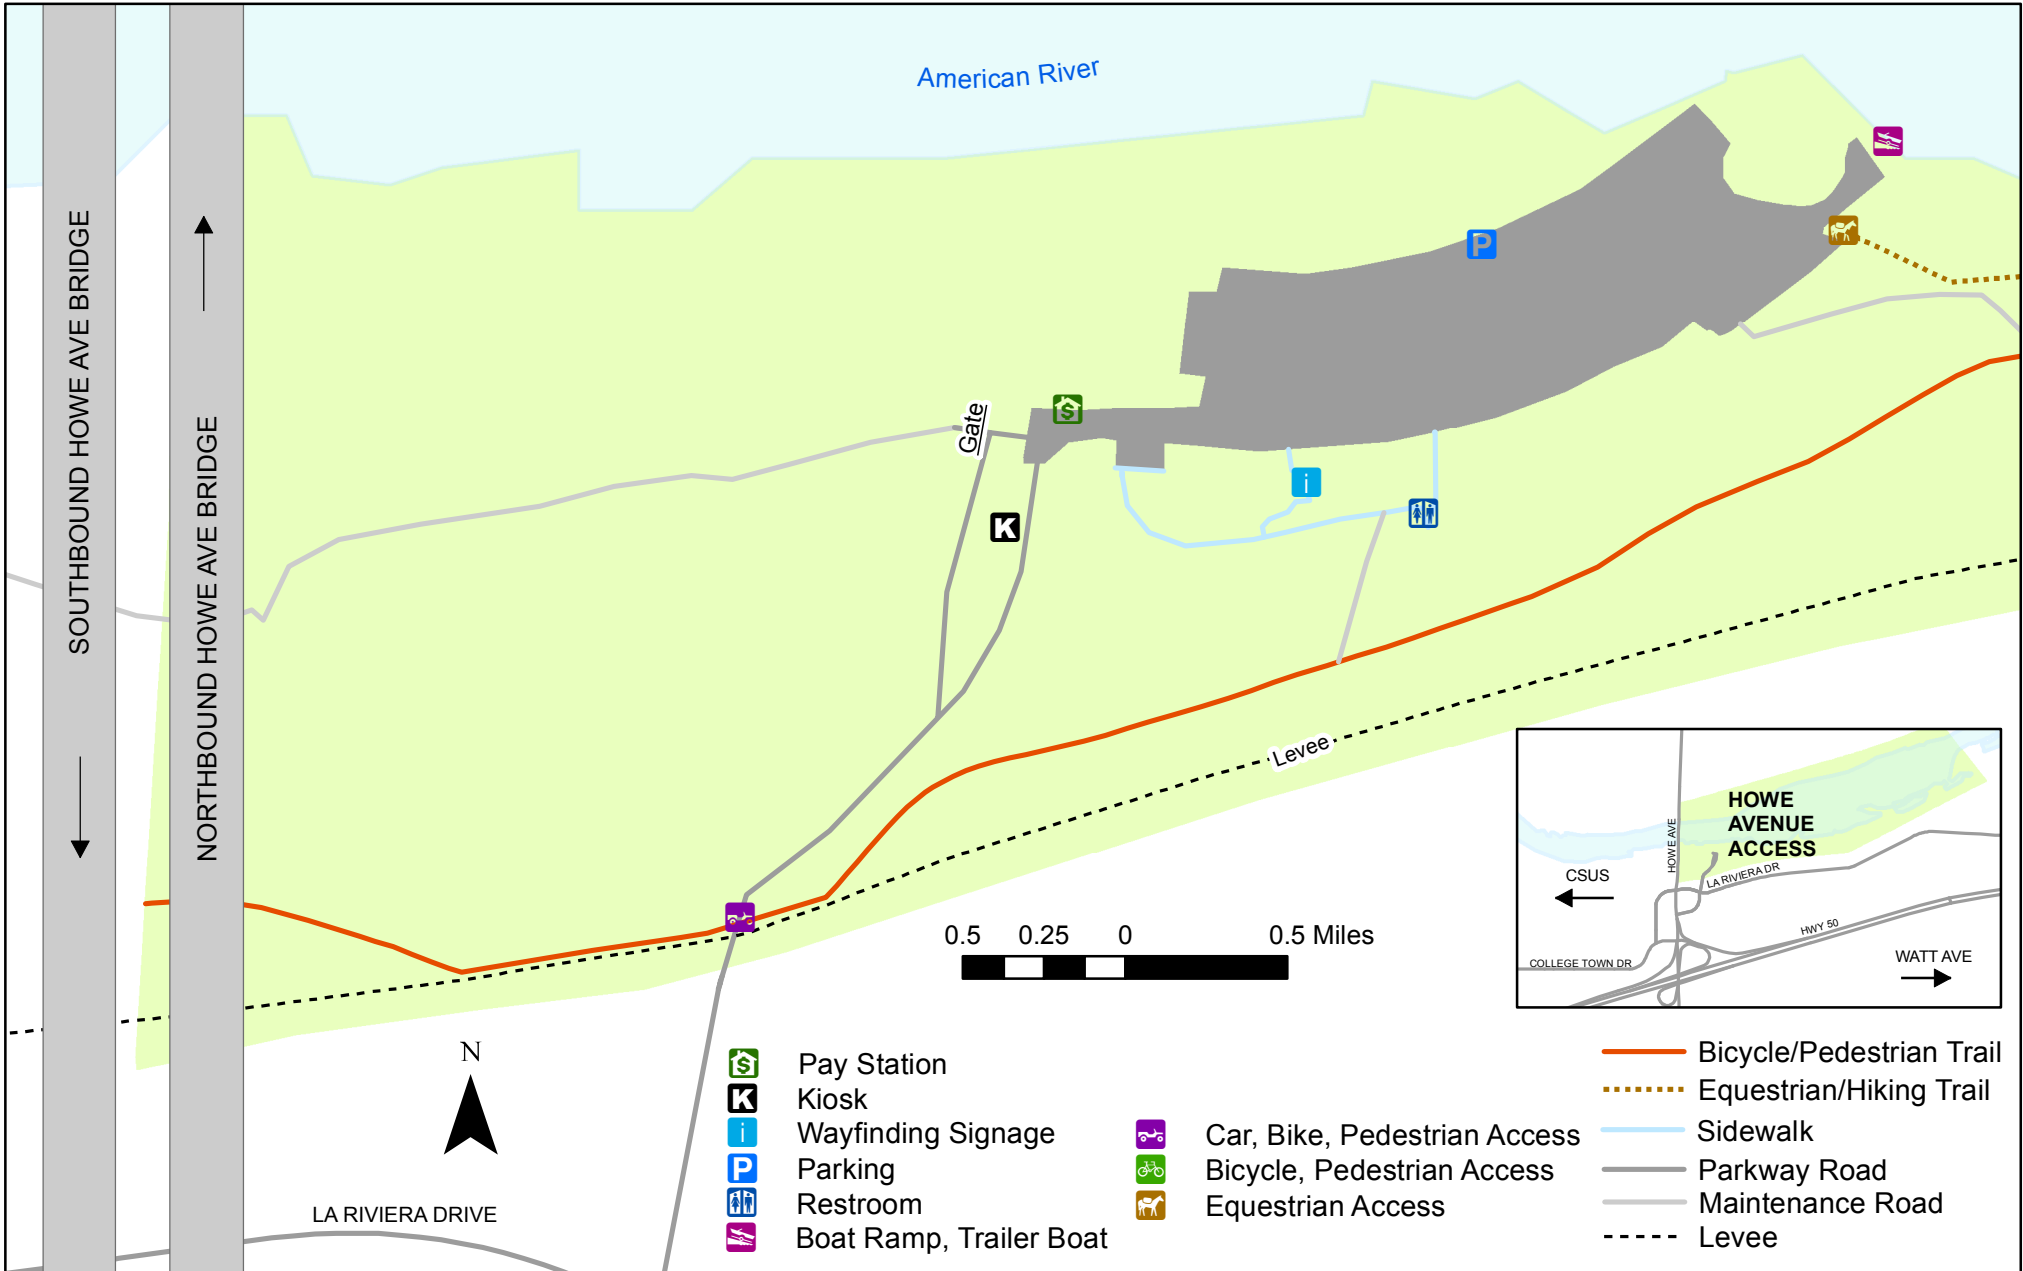

Howe Avenue Access

7929 La Riviera Drive Sacramento, CA 95826

LA RIVIERA DRIVE

- Pay Station
- Kiosk
- Wayfinding Signage
- Parking
- Restroom
- Boat Ramp, Trailer Boat

- Car, Bike, Pedestrian Access
- Bicycle, Pedestrian Access
- Equestrian Access

- Bicycle/Pedestrian Trail
- Equestrian/Hiking Trail
- Sidewalk
- Parkway Road
- Maintenance Road
- Levee